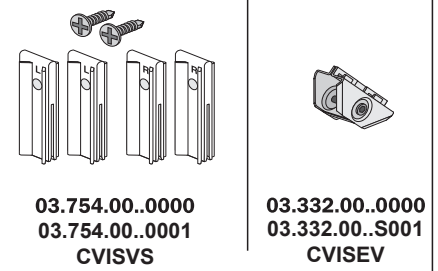

Art. 03.877.00..0000

Art. 90.605.00..T000
 Art. 90.605.00..S004
 Art. 90.605.00..S005
CVISLE
CVISLEN

Art. 17.257.00..T000

Montage

DN 40

DN 40

DN 50

DN 40