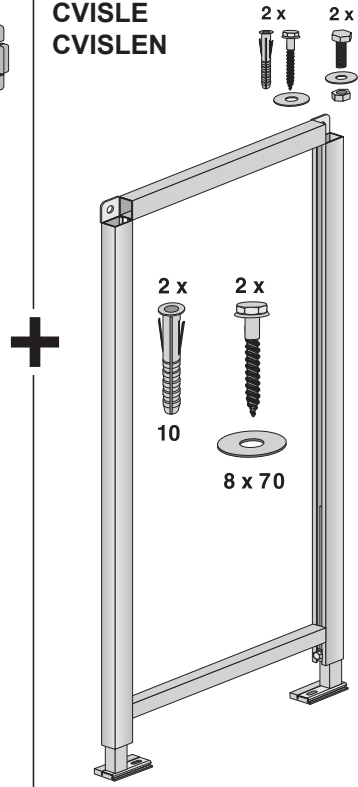

Art. 03.877.00..0000

Art. 90.605.00..T000
 Art. 90.605.00..S004
 Art. 90.605.00..S005
CVISLE
CVISLEN

Art. 17.257.00..T000

Montage

DN 40

DN 40

DN 50

DN 40

DN 32

DN 50

DN 32