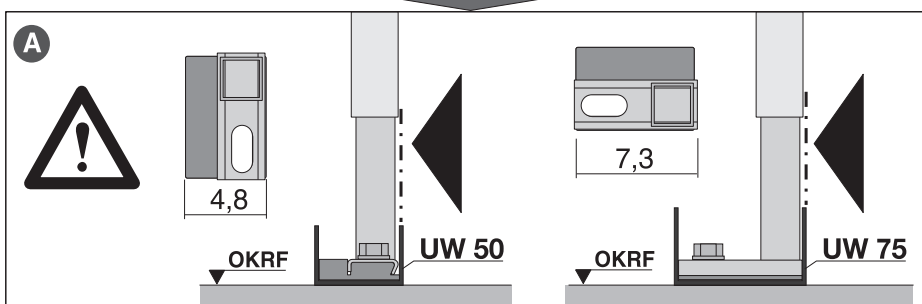

Art. 03.877.00..0000

Art. 90.605.00..T000
 Art. 90.605.00..S004
 Art. 90.605.00..S005
CVISLE
CVISLEN

Art. 17.257.00..T000

Montage

DN 40

DN 40

DN 50

DN 40

DN 32

DN 50

DN 32