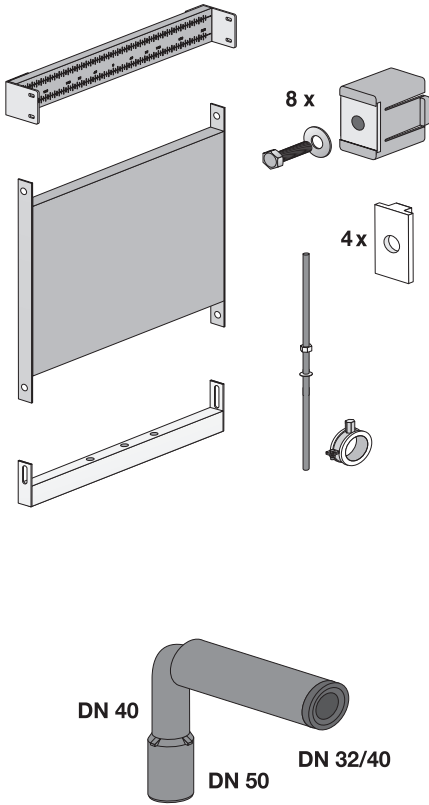

Art. 03.877.00..0000

Art. 90.605.00..T000
 Art. 90.605.00..S004
 Art. 90.605.00..S005
CVISLE
CVISLEN

Art. 17.257.00..T000

Montage

DN 40

DN 40

DN 50

DN 40

DN 32

DN 50

DN 32