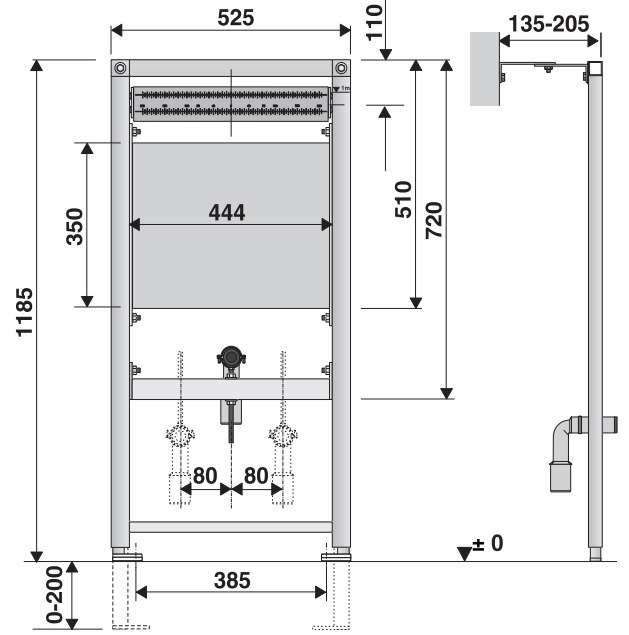

Art. 03.877.00..0000

Art. 90.605.00..T000
 Art. 90.605.00..S004
 Art. 90.605.00..S005
CVISLE
CVISLEN

Art. 17.257.00..T000

Montage

DN 40

DN 40

DN 50

DN 40

DN 32

DN 50

DN 32