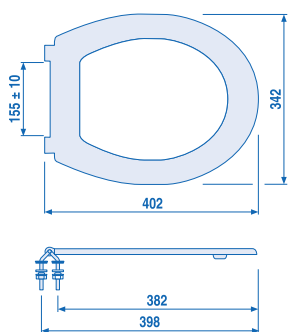

Farbe Colour	Art.-Nr. Code No.
weiß-alpin Alpine-white	56.049.01..0000

Farbe Colour	Art.-Nr. Code No.
ultramarin RAL 5002 Ultramarine RAL 5002	03.283.72..0000
rot RAL 3003 Red RAL 3003	03.283.84..0000
gelb RAL 1023 Yellow RAL 1023	56.048.83..0000
grün RAL 6032 Green RAL 6032	56.048.H4..0099
Farbmix ultramarine, gelb, rot, grün Ultramarine, yellow, red, green colour mix	03.283.00..0000