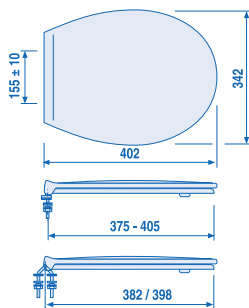

Thermoplast Massiv-WC-Sitze

Thermoplastic heavy WC-seats