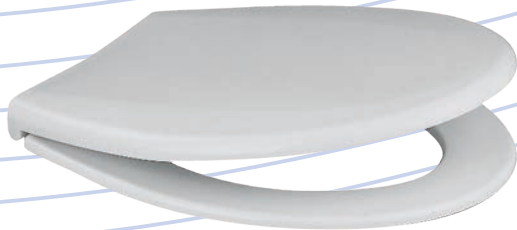

Thermoplast Massiv-WC-Sitze

Thermoplastic heavy WC-seats