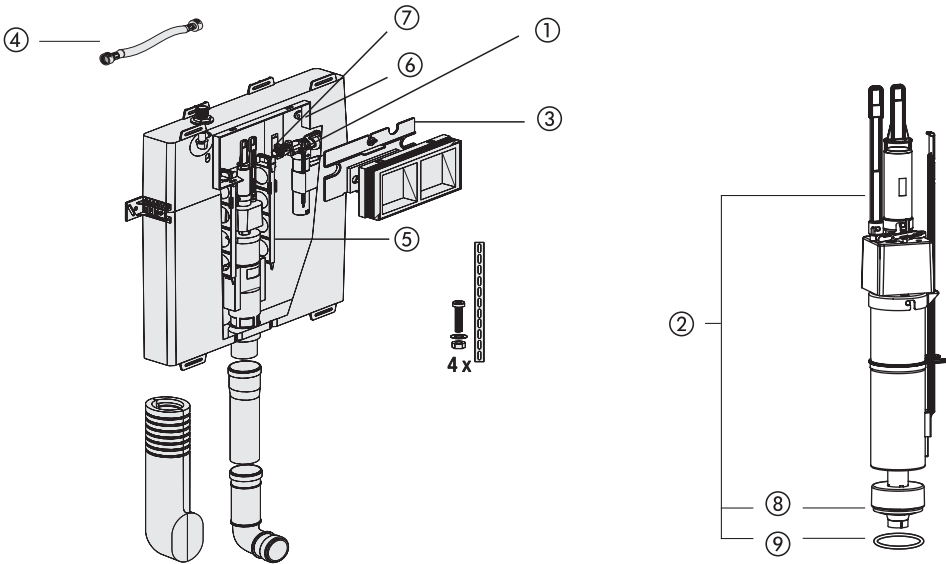

**DISCONTINUED PRODUCT – Concealed cistern 8 cm, CC-80-M-FO-2V-L**  
with medium access opening (from 2007 to 2014)

No.	Name	Code No.	Recommended price/€
1	Universal fill valve 510, G 3/8 x 30 mm	25.001.00..0000	
2	Flush valve	03.373.00..0000	
3	Hinge plate incl. 2 levers	03.372.00..0000	
4	Flexible hose DN6 280 mm	05.266.00..0000	
5	Reinforcement strip (1 pc.)	04.016.00..0000	
6	Toggle	02.972.00..0000	
7	Fill valve support with locknut	03.851.00..0000	
8	Sealing ring d: 20.3 x d: 50.5 x 2.8	04.013.00..0000	
9	O-Ring d: 44 x 3	04.058.00..0000	