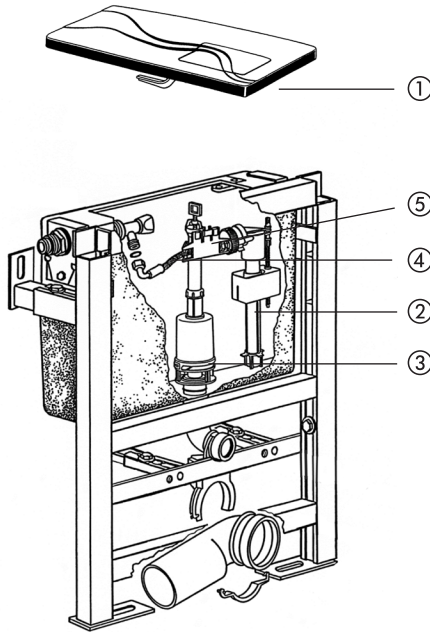

DISCONTINUED PRODUCT – Concealed cistern, Push plate top operated

(from 1995 to 2004)

No.	Name	Code No.	Recommended price/€
1	Push plate, alpine white	16.005.01..0000	
2	Universal fill valve 510, G 3/8 x 30 mm	25.001.00..0000	
3	Flush valve	01.790.00..0000	
4	Flexible connection hose with seals G 3/8	01.094.00..0000	
5	Fill valve support	02.669.00..0000	