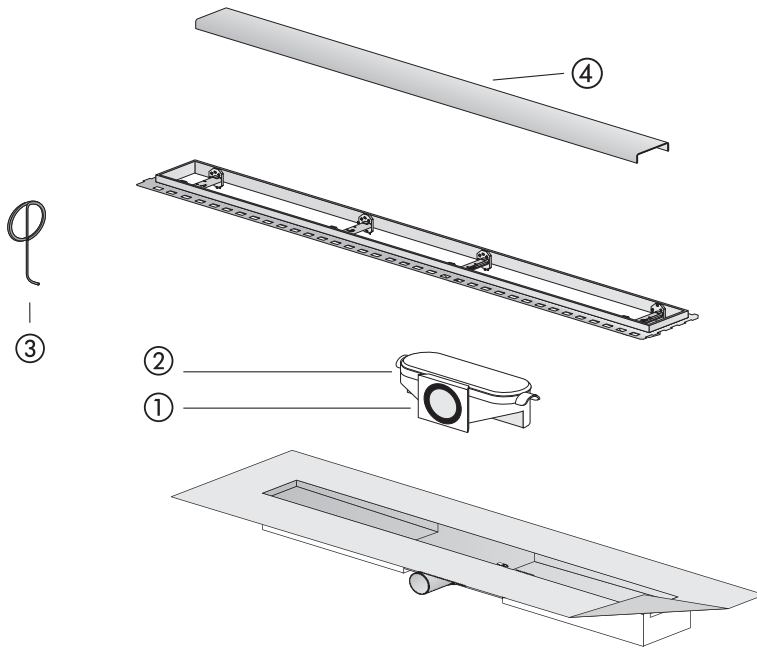

Shower channel ES50 height adjustable from year of manufacture 2019 on

No.	Name	Code No.	Recommended price/€
1	Trap insert, GV 82 mm	03.647.00..0000	
2	Trap insert, GV 62 mm	03.886.00..0000	
3	Grid lifter	04.236.00..0000	
4	Grid 750/50/11 mm	04.230.00..0000	
	Grid 950/50/11 mm	04.231.00..0000	
	Grid 1150/50/11 mm	04.232.00..0000	