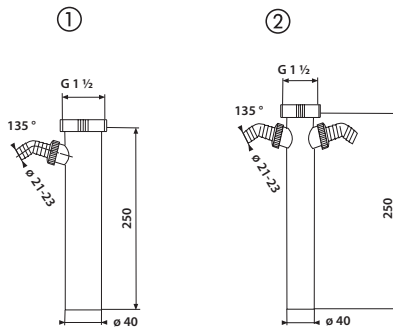

Pipe trap (Code No. 31.201.00..0000)

No.	Name	Code No.	Recommended price/€
1	Connection pipe with hose tap G 1 ½ x 250 mm x d: 40	01.405.00..0000	
2	Connection pipe with 2 hose taps G 1 ½ x 250 mm x d: 40	01.478.00..0000	