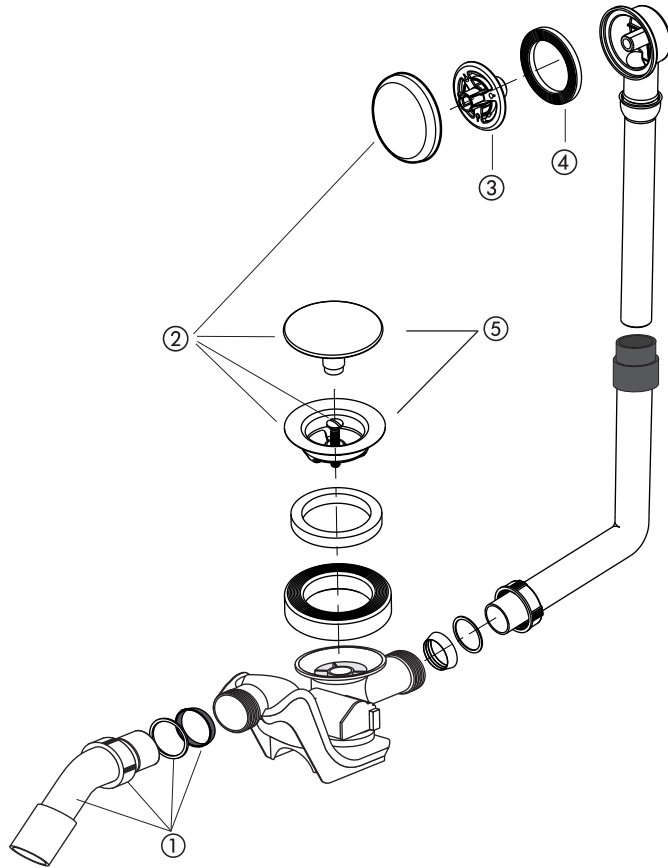

**Push-Push waste and overflow assembly 837**

No.	Name	Code No.	Recommended price/€
1	Waste outlet bend with cap nut, conical ring and sliding ring	01.173.00..0000	
2	Operating unit, chrome	03.749.81..0000	
3	Threaded ring	02.705.00..0000	
4	Overflow gasket 75 x 53 x 7	02.706.00..0000	
5	Waste valve push-push, alpine white	05.171.01..0000	
	Waste valve push-push, matt white	05.171.07..0000	
	Waste valve push-push, matt black	05.171.56..0000	
	Waste valve push-push, chrome	05.171.81..0000	