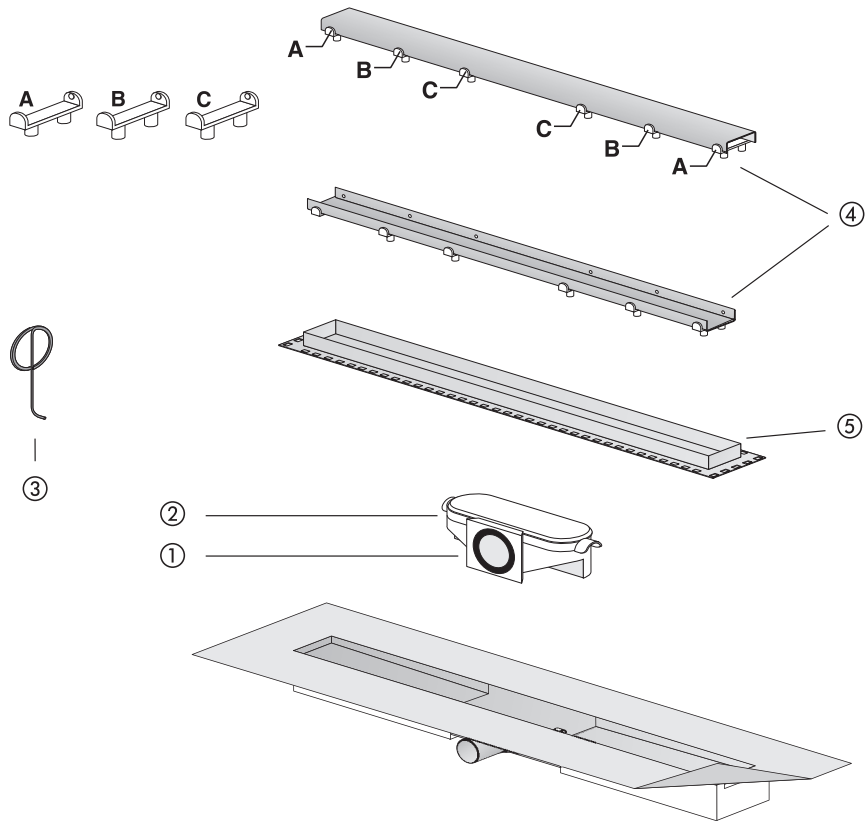

Shower channel ES50 until year of manufacture 2019

No.	Name	Code No.	Recommended price/€
1	Trap insert, GV 82 mm	03.647.00..0000	
2	Trap insert, GV 62 mm	03.886.00..0000	
3	Grid lifter	04.236.00..0000	
4	Grid 750/50/11 mm Grid 950/50/11 mm Grid 1150/50/11 mm	04.230.00..0000 04.231.00..0000 04.232.00..0000	
5	Grid frame with EPS-core 750/50/11 mm	04.233.00..0000	