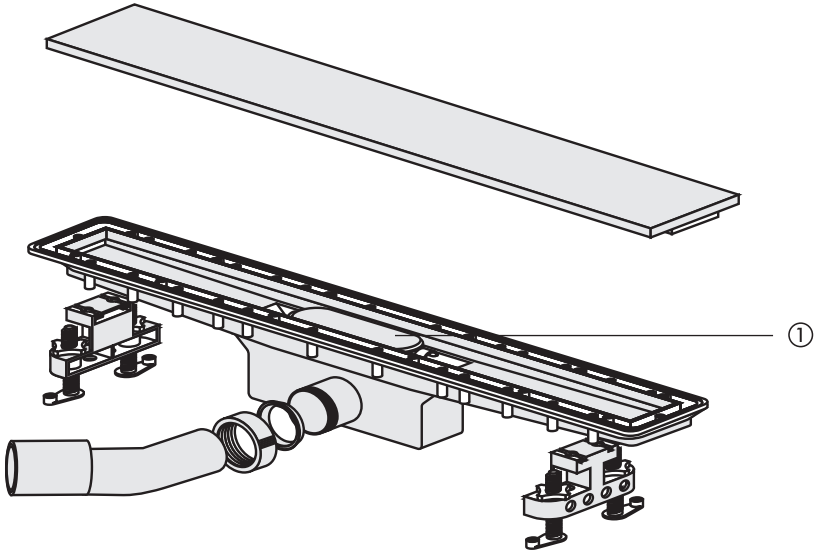

**Shower channel for mortar installation, plastic, width 50 mm**

No.	Name	Code No.	Recommended price/€
1	Trap insert, GV 82 mm	03.647.00..0000	