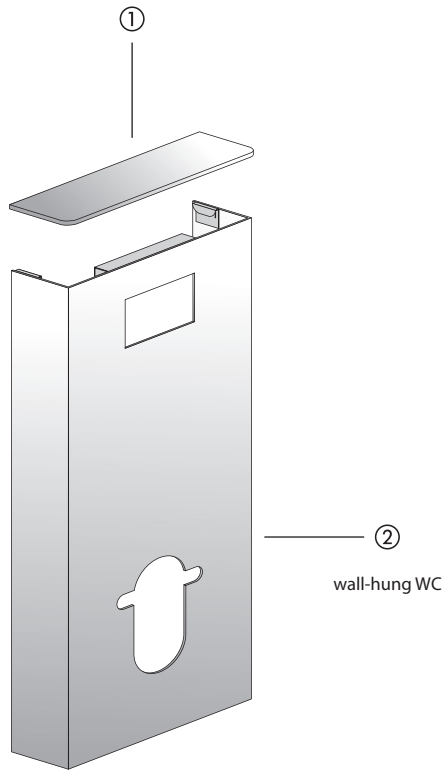

Cladding for INEO SOLO, CC-121-S-UO-2V-2C, with small access opening

No.	Name	Code No.	Recommended price/€
1	Cover of glass white black	04.202.00..0002	
		04.202.00..0001	
2	Cladding made of high quality composite material white black	04.208.00..0003	
		04.208.00..0004	